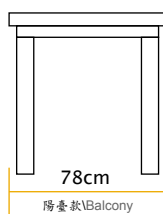

Table Top

灰白色陶瓷基玻璃
Off White
Ceramic Based Glass

仿古黑陶瓷基玻璃
Imitated Antique Black
Ceramic Based Glass

灰色仿木
Grey
Imitative Wood

柚木
Teak

Balcony Style

陽臺款

MIYA

Measurements

尺寸

Optional Combination

可選搭配

米多了餐椅
MIDURA

喬利艾德蒙布椅
JOLIE EDMUND

迪奧餐椅
DIEGO

波托菲諾餐椅
PORTOFINO