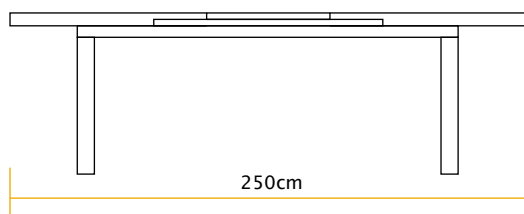

Table Top

灰白色陶瓷基玻璃
Off White
Ceramic Based Glass

仿古黑陶瓷基玻璃
Imitated Antique Black
Ceramic Based Glass

灰色仿木
Grey
Imitative Wood

柚木
Teak

Balcony Style

陽臺款

MIYA

Measurements

尺寸

Optional Combination

可選搭配

米多了餐椅
MIDURA

喬利艾德蒙布椅
JOLIE EDMUND

迪奧餐椅
DIEGO

波托菲諾餐椅
PORTOFINO