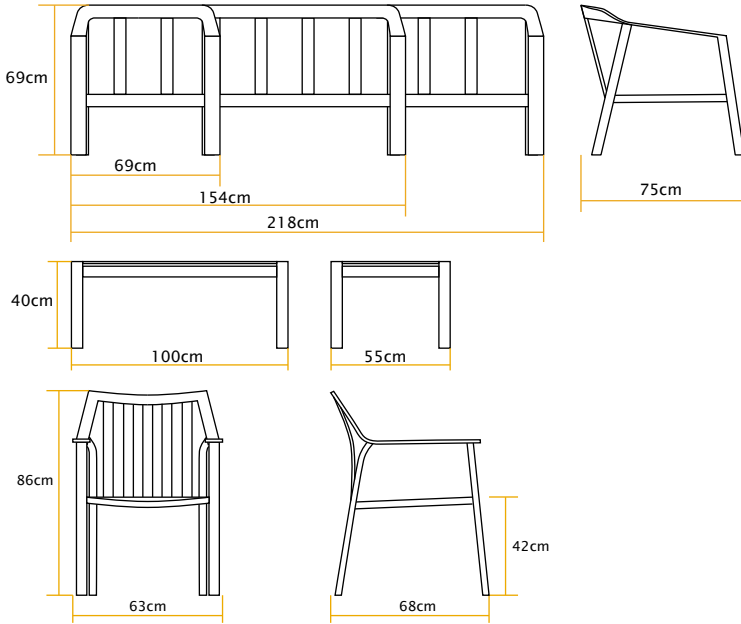

Measurement

尺寸

Optional Combination

可選搭配

山頂玫瑰雙人沙發四件套
ROSEHILL 2-Seater Sofa 4pcs

山頂玫瑰三人沙發四件套
ROSEHILL 3-Seater Sofa 4pcs