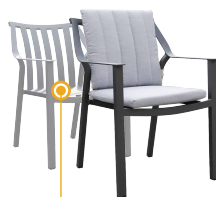

OSMEN
OUTDOOR LIVING

ROSEHILL
山頂玫瑰

在高不可攀的山頂上，在無人問津的孤寂裏，她兀自驕傲地生長着。游龍般的枝蔓爬上了岩石，祇為目睹朝日的陽光，倔強地開放。扭曲的座椅扶手，是向外伸展着盛開着的花瓣，徑直的背板，是支撐着花朵的根莖。

On the top of the unattainable mountain, in the solitude of no one, she grows proudly. Like dragons, the branches and vines climbed up the rock, just to witness the sun and stubbornly blossom. The twisted armrest of the chair is a petal opening outward. The straight back plate is a strong support for the owners.

ROSEHILL

Available Materials

可選材質

鋁管
Aluminium Tube

乳白色
Ivory

深灰色
Dark Grey

防水布料
Waterproof Fabric

深灰色亞克力布
Charcoal Grey
Acrylic Sunbrella