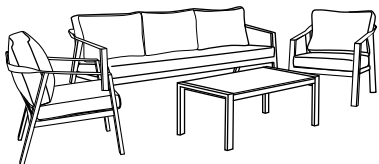

OSMEN
OUTDOOR LIVING

ROSEHILL
山頂玫瑰

在高不可攀的山頂上，在無人問津的孤寂裏，她兀自驕傲地生長着。游龍般的枝蔓爬上了岩石，祇為目睹朝日的陽光，倔強地開放。扭曲的座椅扶手，是向外伸展着盛開着的花瓣，徑直的背板，是支撐着花朵的根莖。

On the top of the unattainable mountain, in the solitude of no one, she grows proudly. Like dragons, the branches and vines climbed up the rock, just to witness the sun and stubbornly blossom. The twisted armrest of the chair is a petal opening outward. The straight back plate is a strong support for the owners.

Measurement

尺寸

Optional Combination

可選搭配

山頂玫瑰雙人沙發四件套
ROSEHILL 2-Seater Sofa 4pcs

山頂玫瑰三人沙發四件套
ROSEHILL 3-Seater Sofa 4pcs