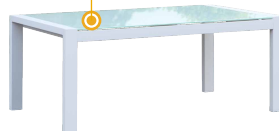

OSMEN
OUTDOOR LIVING

ROSEHILL
山頂玫瑰

在高不可攀的山頂上，在無人問津的孤寂裏，她兀自驕傲地生長着。游龍般的枝蔓爬上了岩石，祇為目睹朝日的陽光，倔強地開放。扭曲的座椅扶手，是向外伸展着盛開着的花瓣，徑直的背板，是支撐着花朵的根莖。

On the top of the unattainable mountain, in the solitude of no one, she grows proudly. Like dragons, the branches and vines climbed up the rock, just to witness the sun and stubbornly blossom. The twisted armrest of the chair is a petal opening outward. The straight back plate is a strong support for the owners.

ROSEHILL

Available Materials

可選材質

鋁管
Aluminium Tube

乳白色
Ivory

深灰色
Dark Grey

防水布料
Waterproof Fabric

深灰色亞克力布
Charcoal Grey
Acrylic Sunbrella

深灰色滌綸布
Charcoal Grey Polyester

淺灰色滌綸布
Light Grey Polyester

鉑灰色滌綸布
Platinum Grey Polyester

特斯林網
Textilene

黑色
Black

鋼化玻璃
Tempered Glass

奶白色絲印處理
Cream White

ROSEHILL

Measurement

尺寸

Optional Combination

可選搭配

山頂玫瑰雙人沙發四件套
ROSEHILL 2-Seater Sofa 4pcs

山頂玫瑰三人沙發四件套
ROSEHILL 3-Seater Sofa 4pcs