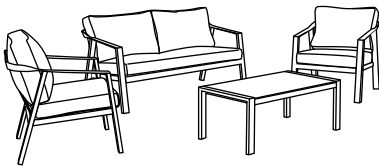

OSMEN
OUTDOOR LIVING

ROSEHILL
山頂玫瑰

在高不可攀的山頂上，在無人問津的孤寂裏，她兀自驕傲地生長着。游龍般的枝蔓爬上了岩石，祇為目睹朝日的陽光，倔強地開放。扭曲的座椅扶手，是向外伸展着盛開着的花瓣，徑直的背板，是支撐着花朵的根莖。

On the top of the unattainable mountain, in the solitude of no one, she grows proudly. Like dragons, the branches and vines climbed up the rock, just to witness the sun and stubbornly blossom. The twisted armrest of the chair is a petal opening outward. The straight back plate is a strong support for the owners.

Measurement

尺寸

Optional Combination

可選搭配

山頂玫瑰雙人沙發四件套
ROSEHILL 2-Seater Sofa 4pcs

山頂玫瑰三人沙發四件套
ROSEHILL 3-Seater Sofa 4pcs